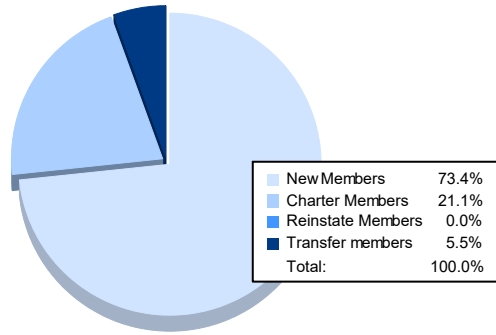

Year	New Clubs	Dropped Clubs	Gain/ Loss Clubs	New Members	Charter Members	Reinstate Members	Transfer Members	Total Member Added	Total Members Dropped	Gain/ Loss Members
2016-2017	1	0	1	122	22	0	6	150	113	37
2017-2018	0	0	0	125	1	6	3	135	174	-39
2018-2019	1	0	1	137	20	0	5	162	114	48
2019-2020	1	0	1	122	25	0	6	153	97	56
2020-2021	1	0	1	80	23	0	6	109	74	35
<b>Average</b>	<b>1</b>	<b>0</b>	<b>1</b>	<b>117</b>	<b>18</b>	<b>1</b>	<b>5</b>	<b>142</b>	<b>114</b>	<b>27</b>

### Membership Composition June 2021 Cumulative

### Gender Composition June 2021 Cumulative