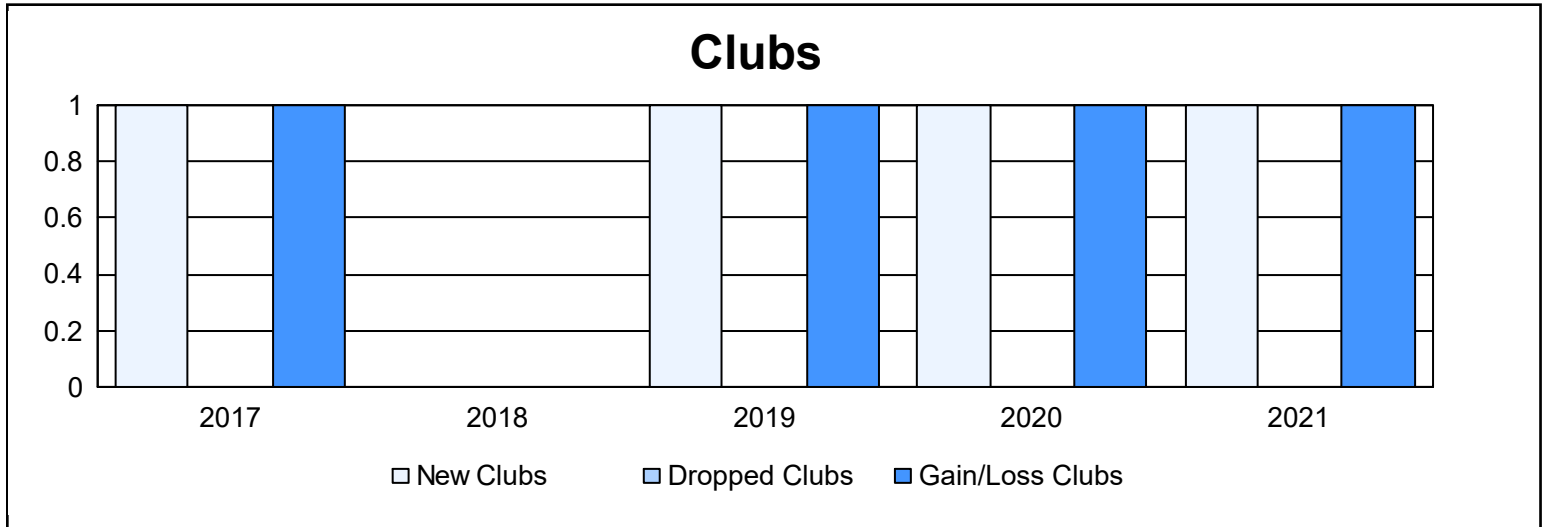

Year	New Clubs	Dropped Clubs	Gain/ Loss Clubs	New Members	Charter Members	Reinstate Members	Transfer Members	Total Member Added	Total Members Dropped	Gain/ Loss Members
2016-2017	1	0	1	122	22	0	6	150	113	37
2017-2018	0	0	0	125	1	6	3	135	174	-39
2018-2019	1	0	1	137	20	0	5	162	114	48
2019-2020	1	0	1	122	25	0	6	153	97	56
2020-2021	1	0	1	80	23	0	6	109	74	35
<b>Average</b>	<b>1</b>	<b>0</b>	<b>1</b>	<b>117</b>	<b>18</b>	<b>1</b>	<b>5</b>	<b>142</b>	<b>114</b>	<b>27</b>

### Membership Composition June 2021 Cumulative