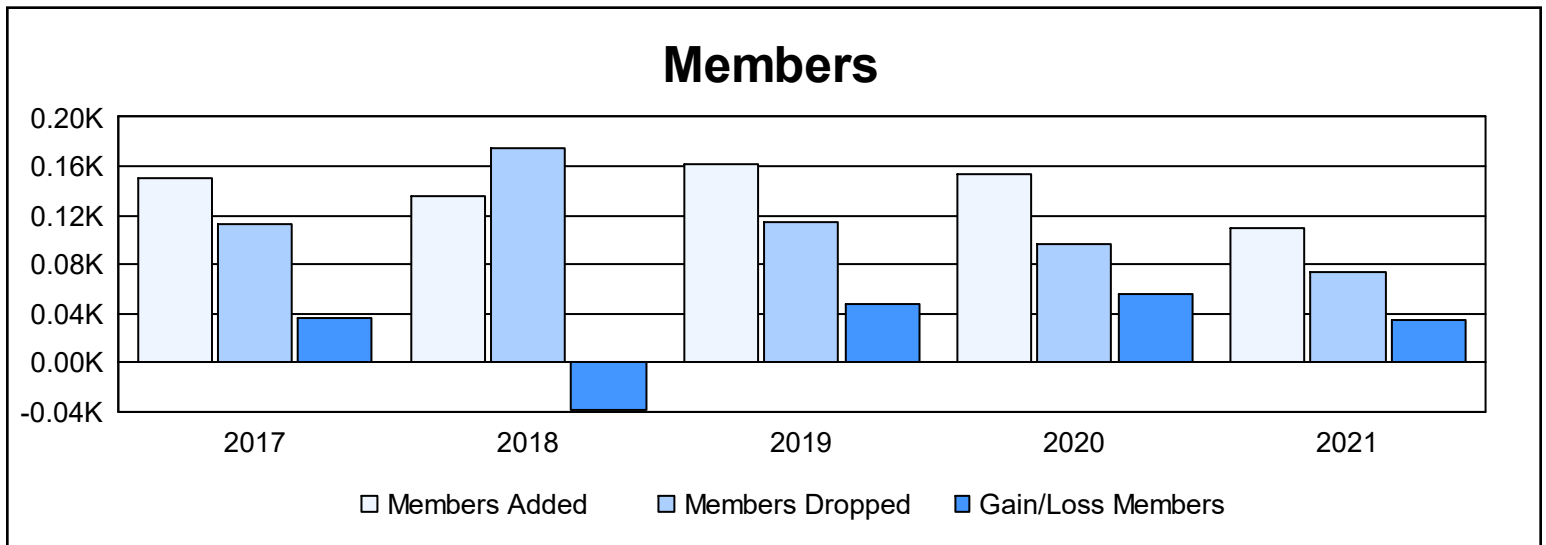

Year	New Clubs	Dropped Clubs	Gain/ Loss Clubs	New Members	Charter Members	Reinstate Members	Transfer Members	Total Member Added	Total Members Dropped	Gain/ Loss Members
2016-2017	1	0	1	122	22	0	6	150	113	37
2017-2018	0	0	0	125	1	6	3	135	174	-39
2018-2019	1	0	1	137	20	0	5	162	114	48
2019-2020	1	0	1	122	25	0	6	153	97	56
2020-2021	1	0	1	80	23	0	6	109	74	35
<b>Average</b>	<b>1</b>	<b>0</b>	<b>1</b>	<b>117</b>	<b>18</b>	<b>1</b>	<b>5</b>	<b>142</b>	<b>114</b>	<b>27</b>

### Membership Composition June 2021 Cumulative